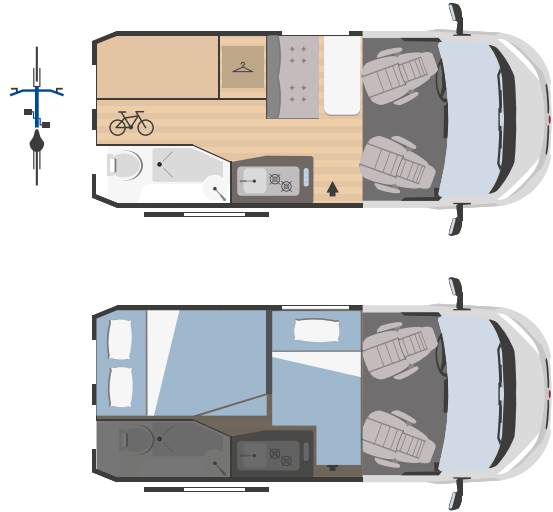

NEW

HORUS 12

FIAT
PROFESSIONAL**5143x2050****4****3**

MECHANICAL UNIT

Engine	Fiat Ducato
Wheelbase (mm)	3450
Displacement (L)	2,2
Maximum power (kW-HP)	103-140
Radio	on request

DIMENSIONS AND WEIGHTS

Outside length (mm)	5413
Outside width - inside width (mm)	2050 - 1850
Maximum outside height - inside height (mm)	2659 - 1875
Certified seats	4
Maximum overall weight (kg)***	3500

BETTEN

Berths	2
Assemblable Berths	1
Assemblable single bed centre dinette	1100x1820 (1320)
Assemblable double bed centre dinette	-
Assemblable double bed rear dinette	-
Rear single bed	-
Rear double bed	1200x1900