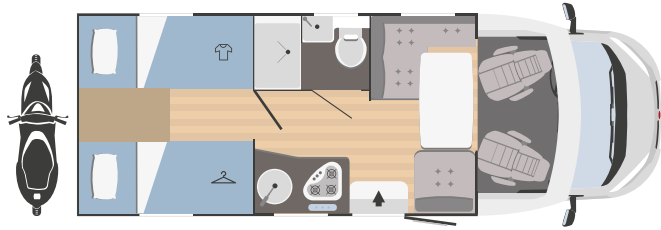

Technical data

SEAL
98 PLUS

FIAT
PROFESSIONAL

6868x2340 mm

5

5

1

1050 x 850

MECHANICAL UNIT

Engine	Fiat Ducato
Wheelbase (mm)	3800
Displacement (L)	2,2
Maximum power (kW-HP)	103-140*
Radio MP3	on request

DIMENSIONS AND WEIGHTS

Outside length (mm)	6868
Outside width - inside width (mm)	2340 - 2200
Maximum outside height - inside height (mm)	2940 - 2075
Thickness of floor - walls - roof (mm)	56 - 30 - 30
Certified seats	5
Maximum overall weight (kg)	3500

BEDS

Berths	5
Assemblable berths	1
Overcab double bed	-
Centre dinette single bed	1170 x 2200
Centre dinette double bed	-
Front drop-down bed	1300 x 2000
Rear single bed	n.2: 750 x 1933
Rear double bed	with extension: 1500 x 2200
Bunk bed	-
Rear drop-down double bed	-

TANKS

Drinking water (inside)	20 + 65 l.
Waste water tank	100 l.
Antifreeze tank	on request

EQUIPMENT

Cabin swivel seats	✓
Panoramic porthole living area	-
Openable panoramic porthole low-profile models front pod	on request
Gas heater	Combi C4
Water heater	Combi C4
Gas bottle locker	(1+1) x 11:13 kg
Fridge	89 l.
Extractor hood	on request
Nr. burners hob	3
Oven	-
Garage (access door dimensions)	1050 x 850
H (mm) x W (mm)	
Driver's cabin blackout blind	on request
Entrance door with fly screen	on request
TV-holder	on request
Roof rack with ladder	on request
Service battery	on request
Cabin seat covers	on request
Parking feet	on request
Bicycle rack	on request
Alarm system	on request
Outside entrance door lamp	✓
Tow bar	-

*the Fiat Ducato 132 kW - 180 CV engine is available on request