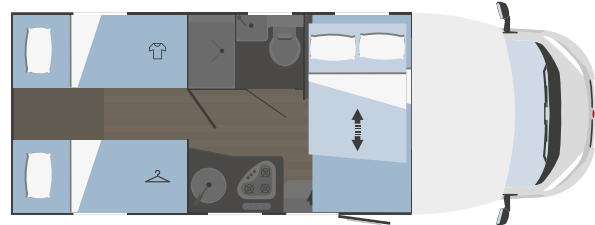

Technical data

SEAL
98 PLUS

FIAT
PROFESSIONAL

6868x2340 mm

5

5

1

1050 x 850

MECHANICAL UNIT

Engine	Fiat Ducato
Wheelbase (mm)	3800
Displacement (L)	2,2
Maximum power (kW-HP)	103-140*
Radio MP3	on request

DIMENSIONS AND WEIGHTS

Outside length (mm)	6868
Outside width - inside width (mm)	2340 - 2200
Maximum outside height - inside height (mm)	2940 - 2075
Thickness of floor - walls - roof (mm)	56 - 30 - 30
Certified seats	5
Maximum overall weight (kg)	3500

BEDS

Berths	5
Assemblable berths	1
Overcab double bed	-
Centre dinette single bed	1170 x 2200
Centre dinette double bed	-
Front drop-down bed	1300 x 2000
Rear single bed	n.2: 750 x 1933
Rear double bed	with extension: 1500 x 2200
Bunk bed	-
Rear drop-down double bed	-

TANKS

Drinking water (inside)	20 + 65 l.
Waste water tank	100 l.
Antifreeze tank	on request

EQUIPMENT

Cabin swivel seats	✓
Panoramic porthole living area	-
Openable panoramic porthole low-profile models front pod	on request
Gas heater	Combi C4
Water heater	Combi C4
Gas bottle locker	(1+1) x 11:13 kg
Fridge	89 l.
Extractor hood	on request
Nr. burners hob	3
Oven	-
Garage (access door dimensions)	1050 x 850
H (mm) x W (mm)	
Driver's cabin blackout blind	on request
Entrance door with fly screen	on request
TV-holder	on request
Roof rack with ladder	on request
Service battery	on request
Cabin seat covers	on request
Parking feet	on request
Bicycle rack	on request
Alarm system	on request
Outside entrance door lamp	✓
Tow bar	-

*the Fiat Ducato 132 kW - 180 CV engine is available on request