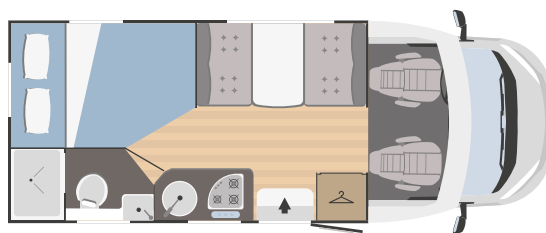

450 x 1000

MECHANICAL UNIT

Engine	Fiat Ducato
Wheelbase (mm)	3800
Displacement (L)	2,2
Maximum power (kW-HP)	103-140*
Radio MP3	on request

DIMENSIONS AND WEIGHTS

Outside length (mm)	6483
Outside width - inside width (mm)	2340 - 2200
Maximum outside height - inside height (mm)	2940 - 2075
Thickness of floor - walls - roof (mm)	56 - 30 - 30
Certified seats	6
Maximum overall weight (kg)	3500