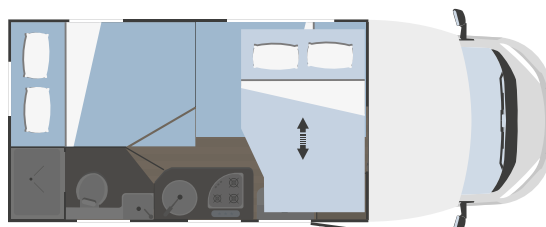

*the Fiat Ducato 132 kW - 180 CV engine is available on request

Technical data

SEAL
12 PLUS

FIAT
PROFESSIONAL

6483x2340 mm

6

6

2

450 x 1000

MECHANICAL UNIT

Engine	Fiat Ducato
Wheelbase (mm)	3800
Displacement (L)	2,2
Maximum power (kW-HP)	103-140*
Radio MP3	on request

DIMENSIONS AND WEIGHTS

Outside length (mm)	6483
Outside width - inside width (mm)	2340 - 2200
Maximum outside height - inside height (mm)	2940 - 2075
Thickness of floor - walls - roof (mm)	56 - 30 - 30
Certified seats	6
Maximum overall weight (kg)	3500