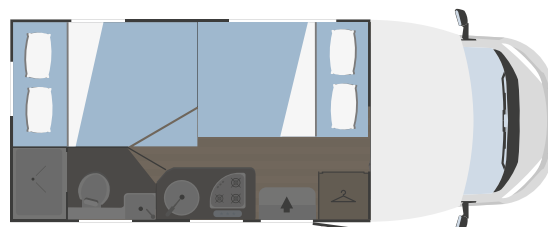

MECHANICAL UNIT

Engine	Fiat Ducato
Wheelbase (mm)	3800
Displacement (L)	2,2
Maximum power (kW-HP)	103-140*
Radio MP3	on request

DIMENSIONS AND WEIGHTS

Outside length (mm)	6483
Outside width - inside width (mm)	2340 - 2200
Maximum outside height - inside height (mm)	2940 - 2075
Thickness of floor - walls - roof (mm)	56 - 30 - 30
Certified seats	6
Maximum overall weight (kg)	3500

BEDS

Berths	6
Assemblable berths	2
Overcab double bed	-
Centre dinette single bed	-
Centre dinette double bed	1240 x 1880
Front drop-down bed	-
Rear single bed	-
Rear double bed	1385 x 2056
Bunk bed	-
Rear drop-down double bed	-

450 x 1000

MECHANICAL UNIT

Engine	Fiat Ducato
Wheelbase (mm)	3800
Displacement (L)	2,2
Maximum power (kW-HP)	103-140*
Radio MP3	on request

DIMENSIONS AND WEIGHTS

Outside length (mm)	6483
Outside width - inside width (mm)	2340 - 2200
Maximum outside height - inside height (mm)	2940 - 2075
Thickness of floor - walls - roof (mm)	56 - 30 - 30
Certified seats	6
Maximum overall weight (kg)	3500