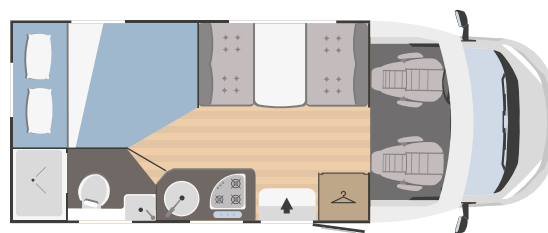

MECHANICAL UNIT

Engine	Fiat Ducato
Wheelbase (mm)	3800
Displacement (L)	2,2
Maximum power (kW-HP)	103-140*
Radio MP3	on request

DIMENSIONS AND WEIGHTS

Outside length (mm)	6483
Outside width - inside width (mm)	2340 - 2200
Maximum outside height - inside height (mm)	2940 - 2075
Thickness of floor - walls - roof (mm)	56 - 30 - 30
Certified seats	6
Maximum overall weight (kg)	3500

450 x 1000

MECHANICAL UNIT

Engine	Fiat Ducato
Wheelbase (mm)	3800
Displacement (L)	2,2
Maximum power (kW-HP)	103-140*
Radio MP3	on request

DIMENSIONS AND WEIGHTS

Outside length (mm)	6483
Outside width - inside width (mm)	2340 - 2200
Maximum outside height - inside height (mm)	2940 - 2075
Thickness of floor - walls - roof (mm)	56 - 30 - 30
Certified seats	6
Maximum overall weight (kg)	3500