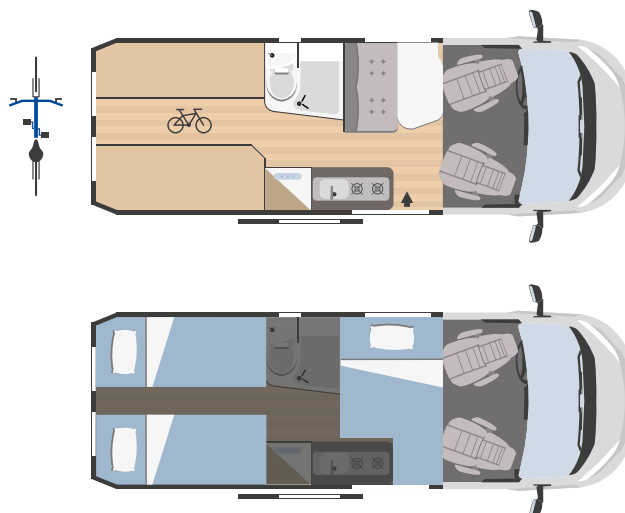

Technical data

HORUS

195

FIAT
PROFESSIONAL

6363x2050 mm

4

3

1

MECHANICAL UNIT

Engine	Fiat Ducato
Wheelbase (mm)	4035XL
Displacement (L)	2,2
Maximum power (kW-HP)	103-140
Radio MP3	On request

DIMENSIONS AND WEIGHTS

Outside length (mm)	6363
Outside width - inside width (mm)	2050 - 1850
Maximum outside height - inside height (mm)	2650 - 1890
Thickness of floor - walls - roof (mm)	nd
Certified seats	4
Maximum overall weight (kg)	3500
Increased maximum overall weight (kg)	nd

BETTEN

Berths	3
Assemblable Berths	1
Centre dinette double bed	500 x 1500
Rear single bed	800 x 1900
Rear double bed	800 x 1950
	nd

TANKS

Drinking water (inside)	20 + 70 l.
Waste water tank	90 l.
Antifreeze tank	On request