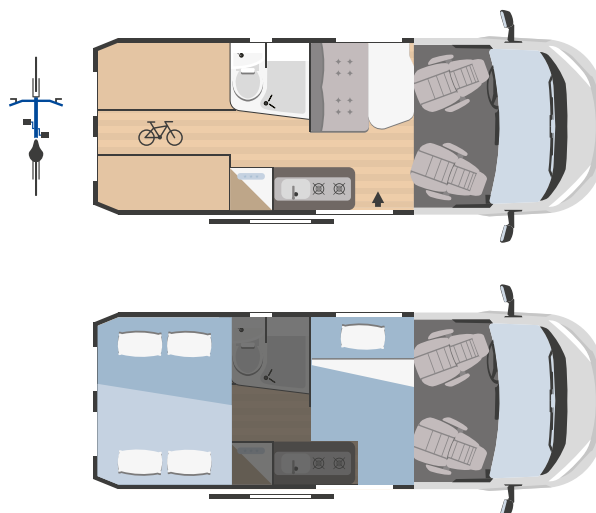

# HORUS

145

**FIAT**  
PROFESSIONAL

5998x2050 mm

4

5

1

### MECHANICAL UNIT

Engine	Fiat Ducato
Wheelbase (mm)	4035
Displacement (L)	2,2
Maximum power (kW-HP)	88 - 120*
Radio MP3	On request

### DIMENSIONS AND WEIGHTS

Outside length (mm)	5998
Outside width - inside width (mm)	2050 - 1850
Maximum outside height - inside height (mm)	2650 - 1890
Thickness of floor - walls - roof (mm)	nd
Certified seats	4
Maximum overall weight (kg)	3300
Increased maximum overall weight (kg)	3500

### BEDS

Berths	5
Assemblable Berths	1
Centre dinette double bed	970 x 1800
Rear single bed	-
Rear double bed	1320 x 1860 1440 x 1860