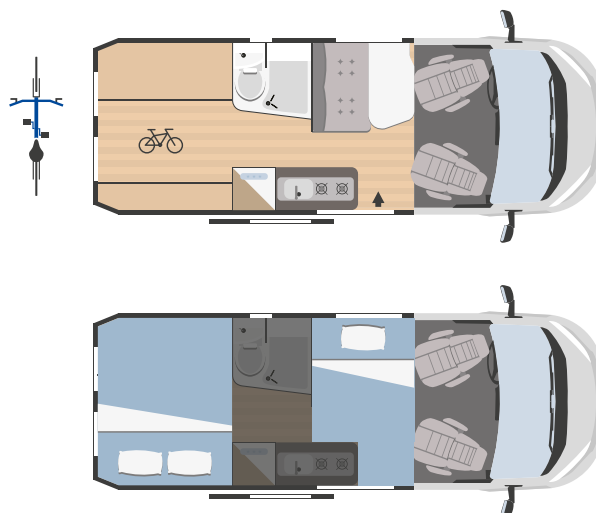

# HORUS

138

**FIAT**  
PROFESSIONAL

5998x2050 mm

4

3

1

### DIMENSIONS AND WEIGHTS

Outside length (mm)	5998
Outside width - inside width (mm)	2050 - 1850
Maximum outside height - inside height (mm)	2650 - 1890
Thickness of floor - walls - roof (mm)	nd
Certified seats	4
Maximum overall weight (kg)	3300
Increased maximum overall weight (kg)	3500

### BEDS

Berths	3
Assemblable Berths	1
Centre dinette double bed	970 x 1800
Rear single bed	-
Rear double bed	1440 x 1900