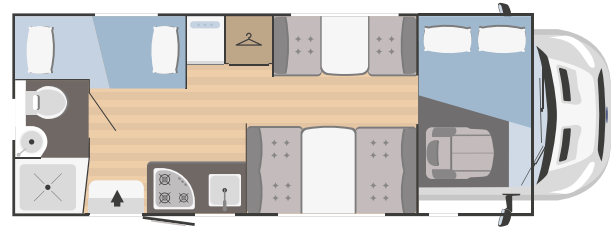

## Technical data

**EVO**  
SOUND

6970x2340 mm

6

7

3

950 x 1350

### DIMENSIONS AND WEIGHTS

Outside length (mm)	6970
Outside width - inside width (mm)	2340 - 2200
Maximum outside height - inside height (mm)	3040 - 2060
Thickness of floor - walls - roof (mm)	56 - 30 - 30
Certified seats	6
Maximum overall weight (kg)	3500

### BEDS

Berths	7
Assemblable berths	3
Overcab double bed	1430x2200
Centre dinette single bed	660x1594
Centre dinette double bed	1290x1890
Double bed rear sitting area	-
Front drop-down bed	-
Rear drop-down bed	-
Rear single bed	-
Rear double bed	-
Bunk bed	785 x 1900
Rear drop-down double bed	-

### EQUIPMENT

Cabin swivel seats	✓
Panoramic porthole living area	on request
Openable panoramic porthole low-profile models front pod	-
Gas heater	Combi C4
Water heater	Combi C4
Gas bottle locker	(1+1) x 11:13 kg
Fridge	141 l.
Extractor hood	on request
Nr. burners hob	3
Oven	on request
Garage (access door dimensions)	950 x 1350
H (mm) x W (mm)	
Driver's cabin blackout blind	on request
Entrance door with fly screen	on request
TV-holder	on request
Roof rack with ladder	on request
Service battery	on request
Cabin seat covers	on request
Parking feet	on request
Bicycle rack	on request
Alarm system	on request
Outside entrance door lamp	✓
Tow bar	-