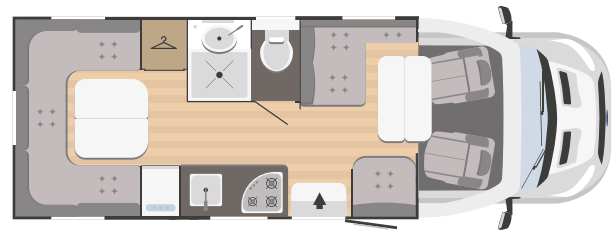

Technical data

EVO
77 PLUS

6970x2340 mm

5

5

1

550 x 700

MECHANICAL UNIT

Engine	Ford Transit
Wheelbase (mm)	3750
Displacement (L)	2,0
Maximum power (kW-HP)	96 - 130*
Radio MP3	✓

DIMENSIONS AND WEIGHTS

Outside length (mm)	6970
Outside width - inside width (mm)	2340 - 2200
Maximum outside height - inside height (mm)	2845 - 2060
Thickness of floor - walls - roof (mm)	56 - 30 - 30
Certified seats	5
Maximum overall weight (kg)	3500

BEDS

Berths	5
Assemblable berths	1
Overcab double bed	-
Centre dinette single bed	750 x 2200
Centre dinette double bed	-
Double bed rear sitting area	on request (1400 x 2200)
Front drop-down bed	1215 x 2000
Rear drop-down bed	1215 x 2000
Rear single bed	-
Rear double bed	-
Bunk bed	-
Rear drop-down double bed	-