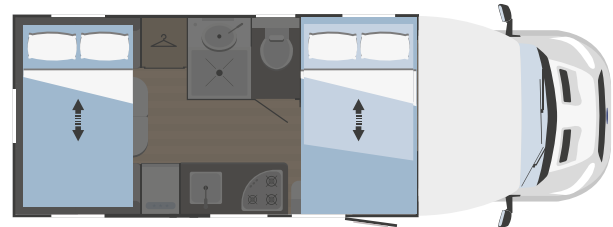

Technical data

EVO
77 PLUS

6970x2340 mm

5

5

1

550 x 700

MECHANICAL UNIT

Engine	Ford Transit
Wheelbase (mm)	3750
Displacement (L)	2,0
Maximum power (kW-HP)	96 - 130*
Radio MP3	✓

DIMENSIONS AND WEIGHTS

Outside length (mm)	6970
Outside width - inside width (mm)	2340 - 2200
Maximum outside height - inside height (mm)	2845 - 2060
Thickness of floor - walls - roof (mm)	56 - 30 - 30
Certified seats	5
Maximum overall weight (kg)	3500

BEDS

Berths	5
Assemblable berths	1
Overcab double bed	-
Centre dinette single bed	750 x 2200
Centre dinette double bed	-
Double bed rear sitting area	on request (1400 x 2200)
Front drop-down bed	1215 x 2000
Rear drop-down bed	1215 x 2000
Rear single bed	-
Rear double bed	-
Bunk bed	-
Rear drop-down double bed	-