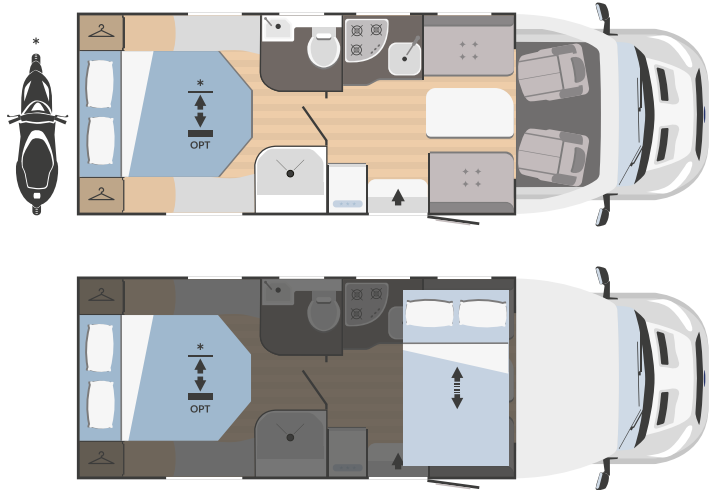

Technical data

EVO
66 PLUS

7338x2340 mm

4

4

0

750 x 850
(1150 x 850
on request)

MECHANICAL UNIT

Engine	Ford Transit
Wheelbase (mm)	3954
Displacement (L)	2,0
Maximum power (kW-HP)	96 - 130*
Radio MP3	✓

DIMENSIONS AND WEIGHTS

Outside length (mm)	7338
Outside width - inside width (mm)	2340 - 2200
Maximum outside height - inside height (mm)	2845 - 2060
Thickness of floor - walls - roof (mm)	56 - 30 - 30
Certified seats	4
Maximum overall weight (kg)	3500

BEDS

Berths	4
Assemblable berths	-
Overcab double bed	-
Centre dinette single bed	-
Centre dinette double bed	-
Double bed rear sitting area	-
Front drop-down bed	1215 x 2000
Rear drop-down bed	-
Rear single bed	-
Rear double bed	1400 x 1900
Bunk bed	-
Rear drop-down double bed	on request

TANKS

Drinking water (inside)	20 + 59 l.
Waste water tank	120 l.
Antifreeze tank	on request

EQUIPMENT

Cabin swivel seats	✓
Panoramic porthole living area	-
Openable panoramic porthole low-profile models front pod	on request
Gas heater	Combi C4
Water heater	Combi C4
Gas bottle locker	(1+1) x 11:13 kg
Fridge	141 l.
Extractor hood	on request
Nr. burners hob	3
Oven	on request
Garage (access door dimensions) H (mm) x W (mm)	750 x 850 (1150 x 850 on request)
Driver's cabin blackout blind	on request
Entrance door with fly screen	on request
TV-holder	on request
Roof rack with ladder	on request
Service battery	on request
Cabin seat covers	on request
Parking feet	on request
Bicycle rack	on request
Alarm system	on request
Outside entrance door lamp	✓
Tow bar	-