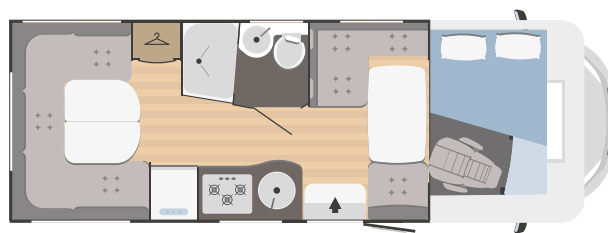

Technical data

SUPER BRIG SUITE

7173x2340 mm

4

4

2

550 x 700

MECHANICAL UNIT

Engine	Fiat Ducato
Wheelbase (mm)	3800
Displacement (L)	2,2
Maximum power (kW-HP)	103-140*
Radio MP3	on request

DIMENSIONS AND WEIGHTS

Outside length (mm)	7173
Outside width - inside width (mm)	2340 - 2200
Maximum outside height - inside height (mm)	3080 - 1995
Thickness of floor - walls - roof (mm)	56 - 30 - 30
Certified seats	4
Maximum overall weight (kg)	3500

BEDS

Berths	4
Assemblable berths	2
Overcab double bed	1400 x 2110
Double bed rear sitting area	1525 x 2200
Front drop-down bed	-
Rear single bed	-
Rear double bed	-
Rear drop-down double bed	-

TANKS

Drinking water (inside)	20 + 65 l.
Waste water tank	100 l.
Antifreeze tank	✓

EQUIPMENT

Cabin swivel seats	✓
Panoramic porthole living area	✓
Openable panoramic porthole low-profile models front pod	✓
Gas heater	Combi C6
Water heater	Combi C6
Gas bottle locker	(1+1) x 11:13 kg
Fridge	153 l.
Extractor hood	✓
Nr. burners hob	3
Oven	✓
Driver's cabin blackout blind	on request
Entrance door with fly screen	✓
TV-holder	✓
Cabin seat covers	✓
Parking feet	✓
Outside entrance door lamp	✓
Garage (access door dimensions)	550 x 700
H (mm) x W (mm)	
Roof rack with ladder	on request
Service battery	on request
Bicycle rack	on request
Alarm system	on request
Tow bar	-

*the Fiat Ducato 132 kW - 180 CV engine is available on request