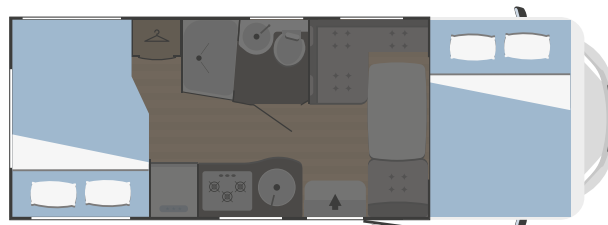

Technical data

SUPER BRIG SUITE

7173x2340 mm

4

4

2

550 x 700

MECHANICAL UNIT

Engine	Fiat Ducato
Wheelbase (mm)	3800
Displacement (L)	2,2
Maximum power (kW-HP)	103-140*
Radio MP3	on request

DIMENSIONS AND WEIGHTS

Outside length (mm)	7173
Outside width - inside width (mm)	2340 - 2200
Maximum outside height - inside height (mm)	3080 - 1995
Thickness of floor - walls - roof (mm)	56 - 30 - 30
Certified seats	4
Maximum overall weight (kg)	3500

BEDS

Berths	4
Assemblable berths	2
Overcab double bed	1400 x 2110
Double bed rear sitting area	1525 x 2200
Front drop-down bed	-
Rear single bed	-
Rear double bed	-
Rear drop-down double bed	-

TANKS

Drinking water (inside)	20 + 65 l.
Waste water tank	100 l.
Antifreeze tank	✓

EQUIPMENT

Cabin swivel seats	✓
Panoramic porthole living area	✓
Openable panoramic porthole low-profile models front pod	✓
Gas heater	Combi C6
Water heater	Combi C6
Gas bottle locker	(1+1) x 11:13 kg
Fridge	153 l.
Extractor hood	✓
Nr. burners hob	3
Oven	✓
Driver's cabin blackout blind	on request
Entrance door with fly screen	✓
TV-holder	✓
Cabin seat covers	✓
Parking feet	✓
Outside entrance door lamp	✓
Garage (access door dimensions)	550 x 700
H (mm) x W (mm)	
Roof rack with ladder	on request
Service battery	on request
Bicycle rack	on request
Alarm system	on request
Tow bar	-