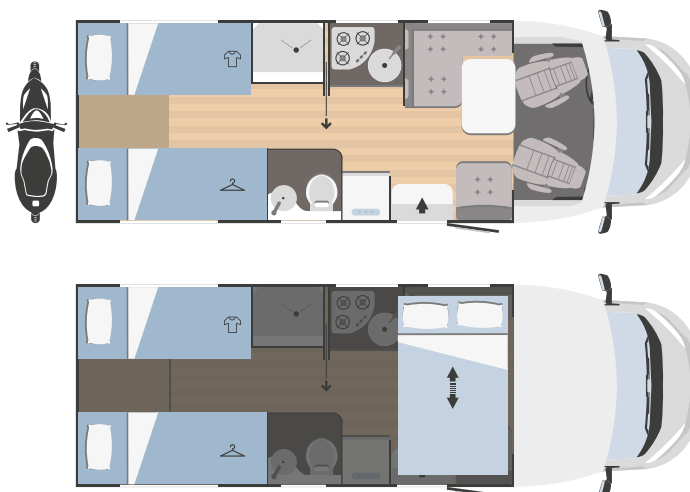

# SUPER BRIG 95 PLUS

**FIAT**  
PROFESSIONAL

7373x2340 mm

4

4

0

1150 x 850

### DIMENSIONS AND WEIGHTS

Outside length (mm)	7373
Outside width - inside width (mm)	2340 - 2200
Maximum outside height - inside height (mm)	2900 - 2040
Thickness of floor - walls - roof (mm)	56 - 30 - 30
Certified seats	4
Maximum overall weight (kg)	3500

### BEDS

Berths	4
Assemblable berths	-
Overcab double bed	-
Double bed rear sitting area	-
Front drop-down bed	1215 x 2000
Rear single bed	n.1: 800 x 1935 n.1: 800 x 2100
Rear double bed	with extension: 1400 x 2200
Rear drop-down double bed	-

### EQUIPMENT

Cabin swivel seats	✓
Panoramic porthole living area	-
Openable panoramic porthole low-profile models front pod	✓
Gas heater	Combi C6
Water heater	Combi C6
Gas bottle locker	(1+1) x 11:13 kg
Fridge	153 l.
Extractor hood	✓
Nr. burners hob	3
Oven	on request
Driver's cabin blackout blind	on request
Entrance door with fly screen	✓
TV-holder	✓
Cabin seat covers	✓
Parking feet	✓
Outside entrance door lamp	✓
Garage (access door dimensions)	1150 x 850
H (mm) x W (mm)	
Roof rack with ladder	on request
Service battery	on request
Bicycle rack	on request
Alarm system	on request
Tow bar	-