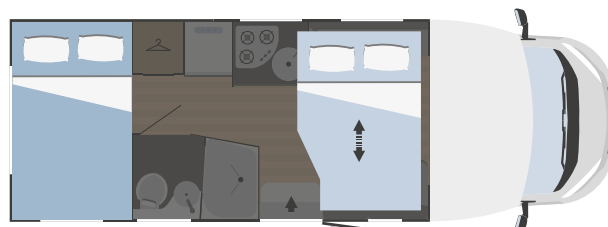

Technical data

SUPER BRIG 87 PLUS

FIAT
PROFESSIONAL

7173x2340 mm

4

4

0

1280 x 850
(1080 x 850
on request)

MECHANICAL UNIT

Engine	Fiat Ducato
Wheelbase (mm)	3800
Displacement (L)	2,2
Maximum power (kW-HP)	88 - 120*
Radio MP3	on request

DIMENSIONS AND WEIGHTS

Outside length (mm)	7173
Outside width - inside width (mm)	2340 - 2200
Maximum outside height - inside height (mm)	2900 - 2040
Thickness of floor - walls - roof (mm)	56 - 30 - 30
Certified seats	4
Maximum overall weight (kg)	3500

BEDS

Berths	4
Assemblable berths	-
Overcab double bed	-
Double bed rear sitting area	-
Front drop-down bed	1380 x 2000
Rear single bed	-
Rear double bed	1320 x 2200
Rear drop-down double bed	on request