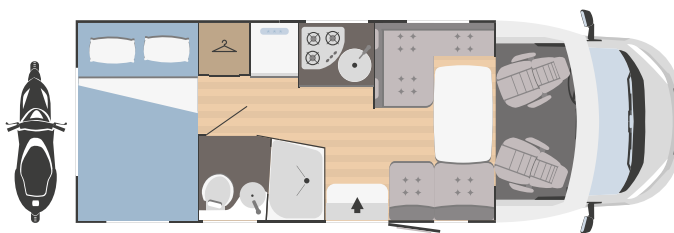

Technical data

SUPER BRIG 87 PLUS

FIAT
PROFESSIONAL

7173x2340 mm

4

4

0

1280 x 850
(1080 x 850
on request)

MECHANICAL UNIT

Engine	Fiat Ducato
Wheelbase (mm)	3800
Displacement (L)	2,2
Maximum power (kW-HP)	88 - 120*
Radio MP3	on request

DIMENSIONS AND WEIGHTS

Outside length (mm)	7173
Outside width - inside width (mm)	2340 - 2200
Maximum outside height - inside height (mm)	2900 - 2040
Thickness of floor - walls - roof (mm)	56 - 30 - 30
Certified seats	4
Maximum overall weight (kg)	3500

BEDS

Berths	4
Assemblable berths	-
Overcab double bed	-
Double bed rear sitting area	-
Front drop-down bed	1380 x 2000
Rear single bed	-
Rear double bed	1320 x 2200
Rear drop-down double bed	on request