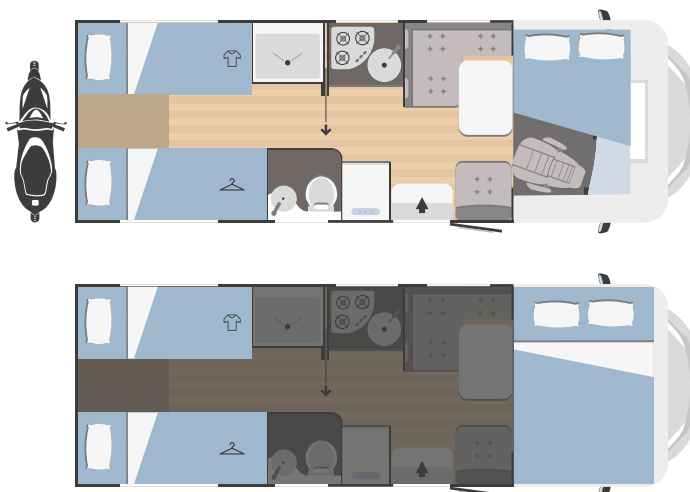

# SUPER BRIG

695 TC

**FIAT**  
PROFESSIONAL

7373x2340 mm

4

4

0

1150 x 850

### DIMENSIONS AND WEIGHTS

Outside length (mm)	7373
Outside width - inside width (mm)	2340 - 2200
Maximum outside height - inside height (mm)	3080 - 1995
Thickness of floor - walls - roof (mm)	56 - 30 - 30
Certified seats	4
Maximum overall weight (kg)	3500

### BEDS

Berths	4
Assemblable berths	-
Overcab double bed	1400 x 2110
Double bed rear sitting area	-
Front drop-down bed	-
Rear single bed	n.1: 800 x 1935 n.1: 800 x 2100
Rear double bed	with extension: 1400 x 2200
Rear drop-down double bed	-

### EQUIPMENT

Cabin swivel seats	✓
Panoramic porthole living area	✓
Openable panoramic porthole low-profile models front pod	✓
Gas heater	Combi C6
Water heater	Combi C6
Gas bottle locker	(1+1) x 11:13 kg
Fridge	153 l.
Extractor hood	✓
Nr. burners hob	3
Oven	on request
Driver's cabin blackout blind	on request
Entrance door with fly screen	✓
TV-holder	✓
Cabin seat covers	✓
Parking feet	✓
Outside entrance door lamp	✓
Garage (access door dimensions) H (mm) x W (mm)	1150 x 850
Roof rack with ladder	on request
Service battery	on request
Bicycle rack	on request
Alarm system	on request
Tow bar	-