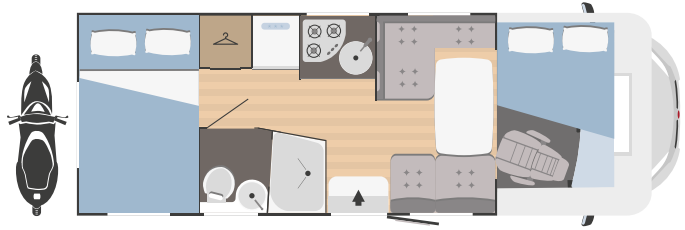

Technical data

SUPER BRIG

687 TC

FIAT
PROFESSIONAL