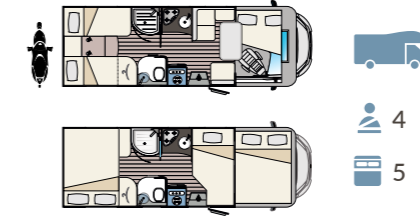

### SUPER BRIG SUITE

MECHANICAL UNIT	SUPER BRIG 677 TC	SUPER BRIG 687 TC	SUPER BRIG 689 TC	SUPER BRIG 695 TC	SUPER BRIG SUITE
Engine	Fiat Ducato	Fiat Ducato	Fiat Ducato	Fiat Ducato	Fiat Ducato
Wheelbase (mm)	3800	3800	4035	4035	3800
Displacement (Cc)	2300	2300	2300	2300	2300
Maximum Power (kW-HP)	96 - 130*	96 - 130*	96 - 130*	96 - 130*	96 - 130*
Transmission	6+R	6+R	6+R	6+R	6+R
Front-Wheeldrive	✓	✓	✓	✓	✓
Cab color	white	white	white	white	white
Radio MP3	on request	on request	on request	on request	on request
Armrests	✓	✓	✓	✓	✓
Cruise control	✓	✓	✓	✓	✓
Double Airbag + ABS	✓	✓	✓	✓	✓
Electric Windows	✓	✓	✓	✓	✓
Central locking system with remote control	✓	✓	✓	✓	✓
DIMENSIONS AND WEIGHTS					
Outside length (mm)	7173	7173	7323	7373	7173
Outside width - inside width (mm)	2340 - 2200	2340 - 2200	2340 - 2200	2340 - 2200	2340 - 2200
Maximum outside height - inside height (mm)	3080 - 1995	3080 - 1995	3080 - 1995	3080 - 1995	3080 - 1995
Thickness of floor - walls - roof (mm)	56 - 30 - 30	56 - 30 - 30	56 - 30 - 30	56 - 30 - 30	56 - 30 - 30
Certified seats	5	5	5	4	5
Maximum overall weight (kg)	3500	3500	3500	3500	3500
BEDS					
Berths	6	6	6+1	5	6
Overcab double bed	1360 x 2110	1360 x 2110	1360 x 2110	1360 x 2110	1360 x 2110
Central dinette single bed	-	-	650 x 1429	1184 x 2200	-
Central dinette double bed	1240 x 1897	1320 x 2200	1240 x 1897	-	1320 x 2200
Front drop-down bed	-	-	-	-	-
Rear single bed	-	-	-	nr.1: 800 x 1933 - nr.1: 800 x 2103 with extension: 1500 x 2200	-
Rear double bed	1302 x 2200	1317 x 2200	-	-	1525 x 2200
Bunk bed	-	-	927 x 2200	-	-
Rear drop-down double bed	on request	on request	-	-	-
TANKS					
Drinking water (inside)	20 + 65 l.	20 + 65 l.	20 + 65 l.	20 + 65 l.	20 + 65 l.
Waste water tank	100 l.	100 l.	100 l.	100 l.	100 l.
WC tank	17 l.	17 l.	17 l.	17 l.	17 l.
Antifreeze tank	✓	✓	✓	✓	✓
EQUIPEMENT					
Gas heater	Combi C6	Combi C6	Combi C6	Combi C6	Combi C6
Panoramic porthole living area	✓	✓	✓	✓	✓
Water heater	Combi C6	Combi C6	Combi C6	Combi C6	Combi C6
Gas bottle locker	(1+1) x 11:13 kg	(1+1) x 11:13 kg	(1+1) x 11:13 kg	(1+1) x 11:13 kg	(1+1) x 11:13 kg
Refrigerator	160 l.	160 l.	160 l.	160 l.	160 l.
Extractor hood	✓	✓	✓	✓	✓
Nr. burners hob	3	3	3	3	3
Oven	✓ (refrigerator column)	✓ (refrigerator column)	✓ (refrigerator column)	✓ (refrigerator column)	✓ (refrigerator column)
Entrance door with fly screen	✓	✓	✓	✓	✓
TV-holder	✓	✓	✓	✓	✓
Roof rack with ladder	✓	✓	✓	✓	✓
Service battery	on request	on request	on request	on request	on request
Cabin seat covers	✓	✓	✓	✓	✓
Parking feet	✓	✓	✓	✓	✓
Panoramic porthole low-profile models front pod	-	-	-	-	-
Cabin swivel seats	-	✓	-	✓	✓
Garage (access door dimensions) H x L (mm)	1280 x 850 (1080 x 850 on request)	1280 x 850 (1080 x 850 on request)	1300 x 700 on request	1150 x 850 (900 x 850 on request) on request	550 x 700 on request
Bycicle rack	on request	on request	-	-	-
Tow bar	-	-	-	-	-
Alarm system	on request	on request	on request	on request	on request
Outside entrance door lamp	✓	✓	✓	✓	✓