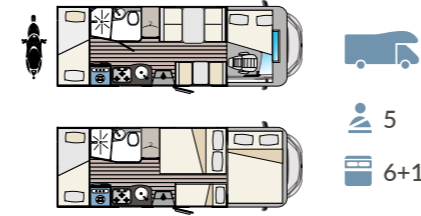

SUPER BRIG 689 TC