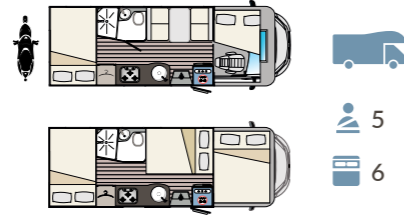

Technical data

SUPER BRIG

Fiat Ducato Engine
Displacement 2300 Cc

SUPER BRIG 677 TC