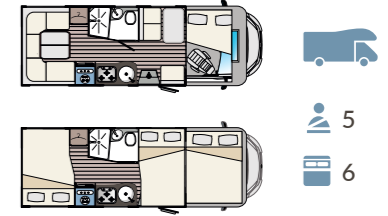

### SUPER BRIG SUITE

MECHANICAL UNIT	SUPER BRIG 677 TC	SUPER BRIG 687 TC	SUPER BRIG 689 TC	SUPER BRIG 695 TC	SUPER BRIG SUITE
Engine	Fiat Ducato	Fiat Ducato	Fiat Ducato	Fiat Ducato	Fiat Ducato
Wheelbase (mm)	3800	3800	4035	4035	3800
Displacement (Cc)	2300	2300	2300	2300	2300
Maximum Power (kW-HP)	96 - 130*	96 - 130*	96 - 130*	96 - 130*	96 - 130*
Transmission	6+R	6+R	6+R	6+R	6+R
Front-Wheeldrive	✓	✓	✓	✓	✓
Cab color	white	white	white	white	white
Radio MP3	on request	on request	on request	on request	on request
Armrests	✓	✓	✓	✓	✓
Cruise control	✓	✓	✓	✓	✓
Double Airbag + ABS	✓	✓	✓	✓	✓
Electric Windows	✓	✓	✓	✓	✓
Central locking system with remote control	✓	✓	✓	✓	✓
DIMENSIONS AND WEIGHTS					
Outside length (mm)	7173	7173	7323	7373	7173
Outside width - inside width (mm)	2340 - 2200	2340 - 2200	2340 - 2200	2340 - 2200	2340 - 2200
Maximum outside height - inside height (mm)	3080 - 1995	3080 - 1995	3080 - 1995	3080 - 1995	3080 - 1995
Thickness of floor - walls - roof (mm)	56 - 30 - 30	56 - 30 - 30	56 - 30 - 30	56 - 30 - 30	56 - 30 - 30
Certified seats	5	5	5	4	5
Maximum overall weight (kg)	3500	3500	3500	3500	3500
BEDS					
Berths	6	6	6+1	5	6
Overcab double bed	1360 x 2110	1360 x 2110	1360 x 2110	1360 x 2110	1360 x 2110
Central dinette single bed	-	-	650 x 1429	1184 x 2200	-
Central dinette double bed	1240 x 1897	1320 x 2200	1240 x 1897	-	1320 x 2200
Front drop-down bed	-	-	-	-	-
Rear single bed	-	-	-	nr.1: 800 x 1933 - nr.1: 800 x 2103 with extension: 1500 x 2200	-
Rear double bed	1302 x 2200	1317 x 2200	-	-	1525 x 2200
Bunk bed	-	-	927 x 2200	-	-
Rear drop-down double bed	on request	on request	-	-	-
TANKS					
Drinking water (inside)	20 + 65 l.	20 + 65 l.	20 + 65 l.	20 + 65 l.	20 + 65 l.
Waste water tank	100 l.	100 l.	100 l.	100 l.	100 l.
WC tank	17 l.	17 l.	17 l.	17 l.	17 l.
Antifreeze tank	✓	✓	✓	✓	✓
EQUIPEMENT					
Gas heater	Combi C6	Combi C6	Combi C6	Combi C6	Combi C6
Panoramic porthole living area	✓	✓	✓	✓	✓
Water heater	Combi C6	Combi C6	Combi C6	Combi C6	Combi C6
Gas bottle locker	(1+1) x 11:13 kg	(1+1) x 11:13 kg	(1+1) x 11:13 kg	(1+1) x 11:13 kg	(1+1) x 11:13 kg
Refrigerator	160 l.	160 l.	160 l.	160 l.	160 l.
Extractor hood	✓	✓	✓	✓	✓
Nr. burners hob	3	3	3	3	3
Oven	✓ (refrigerator column)	✓ (refrigerator column)	✓ (refrigerator column)	✓ (refrigerator column)	✓ (refrigerator column)
Entrance door with fly screen	✓	✓	✓	✓	✓
TV-holder	✓	✓	✓	✓	✓
Roof rack with ladder	✓	✓	✓	✓	✓
Service battery	on request	on request	on request	on request	on request
Cabin seat covers	✓	✓	✓	✓	✓
Parking feet	✓	✓	✓	✓	✓
Panoramic porthole low-profile models front pod	-	-	-	-	-
Cabin swivel seats	-	✓	-	✓	✓
Garage (access door dimensions) H x L (mm)	1280 x 850 (1080 x 850 on request)	1280 x 850 (1080 x 850 on request)	1300 x 700 on request	1150 x 850 (900 x 850 on request) on request	550 x 700 on request
Bycicle rack	on request	on request	-	-	-
Tow bar	-	-	-	-	-
Alarm system	on request	on request	on request	on request	on request
Outside entrance door lamp	✓	✓	✓	✓	✓