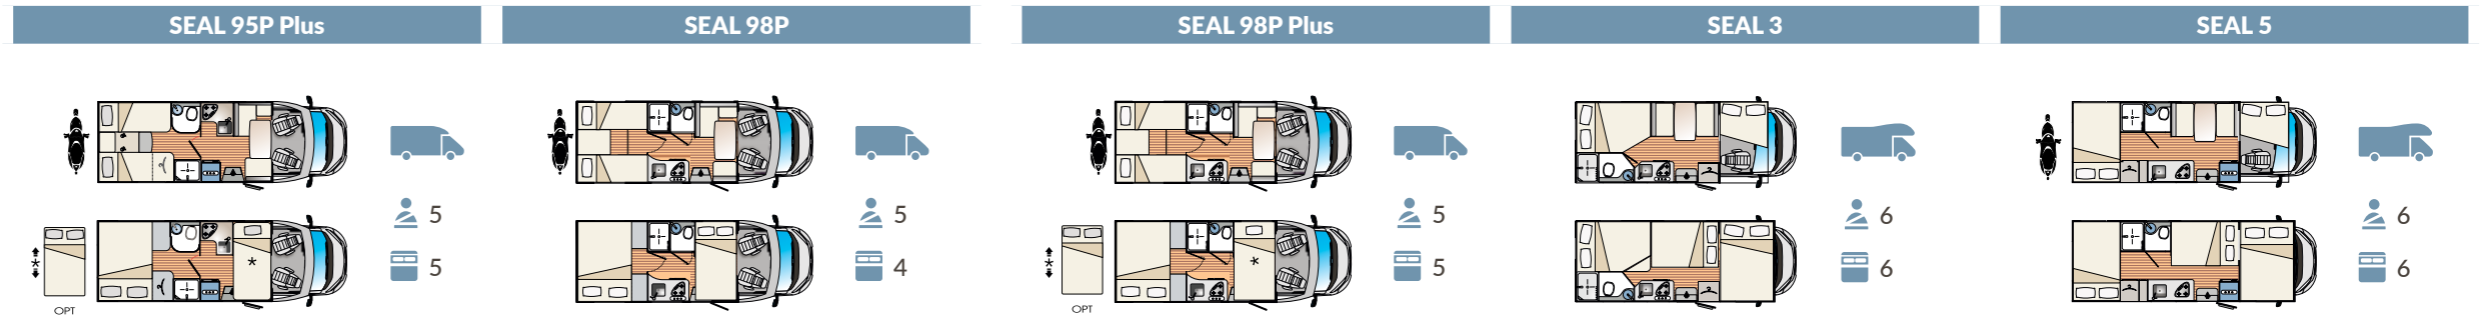

Technical data

SEAL

Fiat Ducato Engine
Displacement 2300 Cc

MECHANICAL UNIT	SEAL 95P Plus	SEAL 98P	SEAL 98P Plus	SEAL 3	SEAL 5
Engine	Fiat Ducato	Fiat Ducato	Fiat Ducato	Fiat Ducato	Fiat Ducato
Wheelbase (mm)	4035	3800	3800	3800	3800
Displacement (Cc)	2300	2300	2300	2300	2300
Maximum Power (kW-HP)	96 - 130*	96 - 130*	96 - 130*	96 - 130*	96 - 130*
Transmission	6+R	6+R	6+R	6+R	6+R
Front-Wheeldrive	✓	✓	✓	✓	✓
Cab color	white	white	white	white	white
Radio MP3	on request	on request	on request	on request	on request
Armrests	✓	✓	✓	✓	✓
Cruise control	✓	✓	✓	✓	✓
Double Airbag + ABS	✓	✓	✓	✓	✓
Electric Windows	✓	✓	✓	✓	✓
Central locking system with remote control	✓	✓	✓	✓	✓
DIMENSIONS AND WEIGHTS					
Outside length (mm)	7353	6868	6868	6483	7153
Outside width - inside width (mm)	2300 - 2200	2300 - 2200	2300 - 2200	2300 - 2200	2300 - 2200
Maximum outside height - inside height (mm)	2940 - 2075	2940 - 2075	2940 - 2075	3050 - 2075	3050 - 2075
Thickness of floor - walls - roof (mm)	56 - 30 - 30	56 - 30 - 30	56 - 30 - 30	56 - 30 - 30	56 - 30 - 30
Certified seats	5	5	5	6	6
Maximum overall weight (kg)	3500	3500	3500	3500	3500
BEDS					
Berths	5	4	5	6	6
Overcab double bed	-	-	-	1460 x 2200	1460 x 2200
Central dinette single bed	1100 x 2200	-	1170 x 2200	-	-
Central dinette double bed	-	1170 x 2200	-	1240 x 1880	1240 x 1880
Front drop-down bed	1225 x 2000	-	1300 x 2020	-	-
Rear single bed	nr.1: 800 x 2009 - nr.1: 800 x 2048	nr.2: 750 x 1933	nr.2: 750 x 1933	-	-
Rear double bed	with extension: 1500 x 2200	with extension: 1500 x 2200	with extension: 1500 x 2200	1385 x 2056	1356 x 2200
Bunk bed	-	-	-	-	-
Rear drop-down double bed	-	-	-	-	on request
TANKS					
Drinking water (inside)	20 + 65 l.	20 + 65 l.	20 + 65 l.	20 + 65 l.	20 + 65 l.
Waste water tank	100 l.	100 l.	100 l.	100 l.	100 l.
WC tank	17 l.	17 l.	17 l.	17 l.	17 l.
Antifreeze tank	on request	on request	on request	on request	on request
EQUIPEMENT					
Gas heater	Combi C4	Combi C4	Combi C4	Combi C4	Combi C4
Panoramic porthole living area	-	on request	-	on request	on request
Water heater	Combi C4	Combi C4	Combi C4	Combi C4	Combi C4
Gas bottle locker	(1+1) x 11:13 kg	(1+1) x 11:13 kg	(1+1) x 11:13 kg	(1+1) x 11:13 kg	(1+1) x 11:13 kg
Refrigerator	80 l.	80 l.	80 l.	80 l.	80 l.
Extractor hood	on request	on request	on request	on request	on request
Nr. burners hob	3	3	3	3	3
Oven	on request	-	-	on request	on request
Entrance door with fly screen	on request	on request	on request	on request	on request
TV-holder	on request	on request	on request	on request	on request
Roof rack with ladder	on request	on request	on request	on request	on request
Service battery	on request	on request	on request	on request	on request
Cabin seat covers	on request	on request	on request	on request	on request
Parking feet	on request	on request	on request	on request	on request
Openable panoramic porthole low-profile models front pod	on request	on request	on request	-	-
Cabin swivel seats	✓	✓	✓	-	-
Garage (access door dimensions) H x L (mm)	1050 x 750	1050 x 850	1050 x 850	450 x 1000	1280 x 850 (1080 x 850 on request)
Bycycle rack	on request	on request	on request	on request	on request
Tow bar	-	-	-	-	-
Alarm system	on request	on request	on request	on request	on request
Outside entrance door lamp	on request	on request	on request	on request	on request