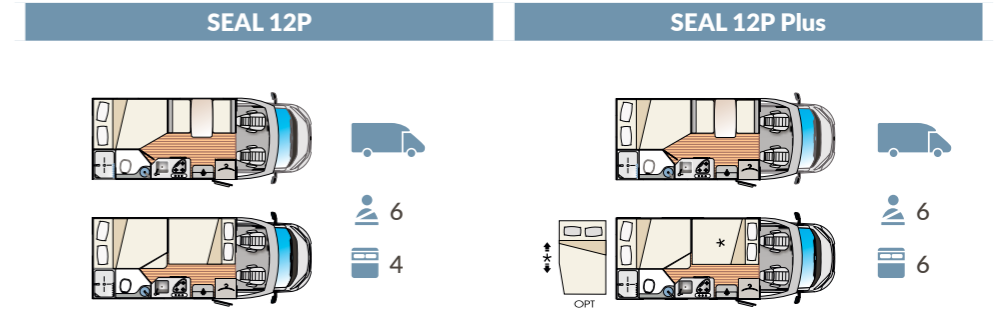

Technical data

SEAL

Fiat Ducato Engine
Displacement 2300 Cc

	SEAL 12P	SEAL 12P Plus
MECHANICAL UNIT		
Engine	Fiat Ducato	Fiat Ducato
Wheelbase (mm)	3800	3800
Displacement (Cc)	2300	2300
Maximum Power (kW-HP)	96 - 130*	96 - 130*
Transmission	6+R	6+R
Front-Wheeldrive	✓	✓
Cab color	white	white
Radio MP3	on request	on request
Armrests	✓	✓
Cruise control	✓	✓
Double Airbag + ABS	✓	✓
Electric Windows	✓	✓
Central locking system with remote control	✓	✓
DIMENSIONS AND WEIGHTS		
Outside length (mm)	6483	6483
Outside width - inside width (mm)	2300 - 2200	2300 - 2200
Maximum outside height - inside height (mm)	2940 - 2075	2940 - 2075
Thickness of floor - walls - roof (mm)	56 - 30 - 30	56 - 30 - 30
Certified seats	6	6
Maximum overall weight (kg)	3500	3500
BEDS		
Berths	4	6
Overcab double bed	-	-
Central dinette single bed	-	-
Central dinette double bed	1240 x 1880	1240 x 1880
Front drop-down bed	-	1380 x 2040
Rear single bed	-	-
Rear double bed	1385 x 2056	1385 x 2056
Bunk bed	-	-
Rear drop-down double bed	-	-
TANKS		
Drinking water (inside)	20 + 65 l.	20 + 65 l.
Waste water tank	100 l.	100 l.
WC tank	17 l.	17 l.
Antifreeze tank	on request	on request
EQUIPEMENT		
Gas heater	Combi C4	Combi C4
Panoramic porthole living area	on request	-
Water heater	Combi C4	Combi C4
Gas bottle locker	(1+1) x 11:13 kg	(1+1) x 11:13 kg
Refrigerator	80 l.	80 l.
Extractor hood	on request	on request
Nr. burners hob	3	3
Oven	on request	-
Entrance door with fly screen	on request	on request
TV-holder	on request	on request
Roof rack with ladder	on request	on request
Service battery	on request	on request
Cabin seat covers	on request	on request
Parking feet	on request	on request
Openable panoramic porthole low-profile models front pod	on request	on request
Cabin swivel seats	-	-
Garage (access door dimensions) H x L (mm)	450 x 1000	450 x 1000
Bycycle rack	on request	on request
Tow bar	-	-
Alarm system	on request	on request
Outside entrance door lamp	on request	on request