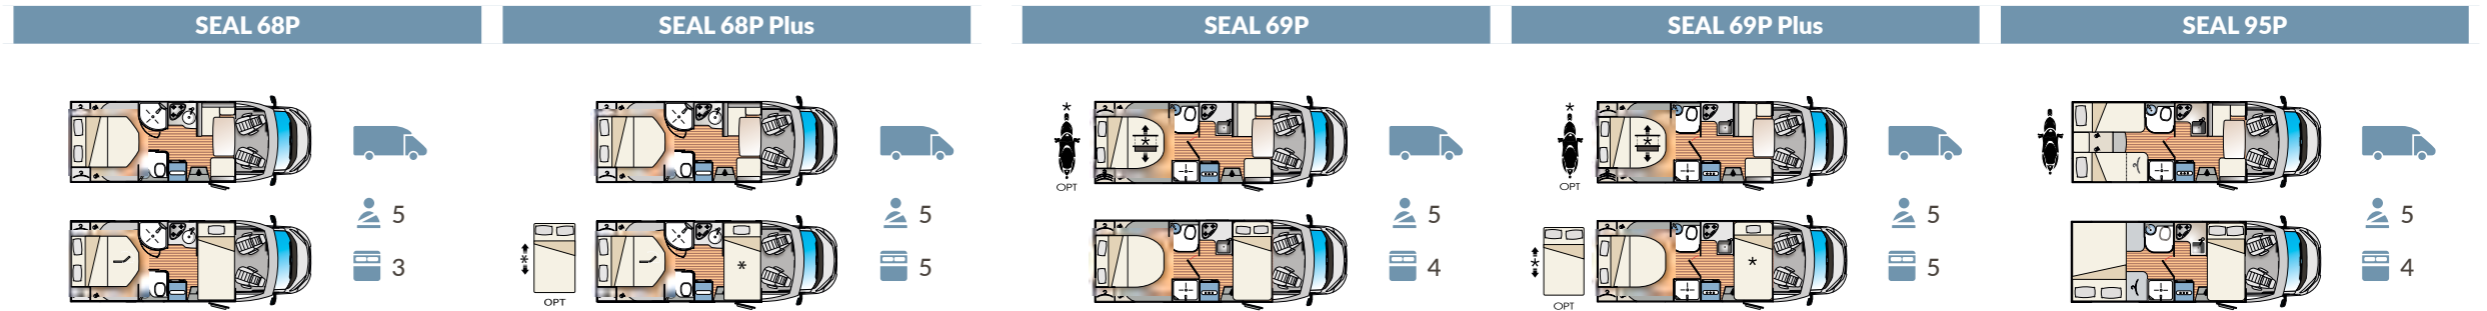

Technical data

SEAL

Fiat Ducato Engine
Displacement 2300 Cc

MECHANICAL UNIT	SEAL 68P	SEAL 68P Plus	SEAL 69P	SEAL 69P Plus	SEAL 95P
Engine	Fiat Ducato	Fiat Ducato	Fiat Ducato	Fiat Ducato	Fiat Ducato
Wheelbase (mm)	3800	3800	4035	4035	4035
Displacement (Cc)	2300	2300	2300	2300	2300
Maximum Power (kW-HP)	96 - 130*	96 - 130*	96 - 130*	96 - 130*	96 - 130*
Transmission	6+R	6+R	6+R	6+R	6+R
Front-Wheeldrive	✓	✓	✓	✓	✓
Cab color	white	white	white	white	white
Radio MP3	on request	on request	on request	on request	on request
Armrests	✓	✓	✓	✓	✓
Cruise control	✓	✓	✓	✓	✓
Double Airbag + ABS	✓	✓	✓	✓	✓
Electric Windows	✓	✓	✓	✓	✓
Central locking system with remote control	✓	✓	✓	✓	✓
DIMENSIONS AND WEIGHTS					
Outside length (mm)	6973	6973	7353	7353	7353
Outside width - inside width (mm)	2300 - 2200	2300 - 2200	2300 - 2200	2300 - 2200	2300 - 2200
Maximum outside height - inside height (mm)	2940 - 2075	2940 - 2075	2940 - 2075	2940 - 2075	2940 - 2075
Thickness of floor - walls - roof (mm)	56 - 30 - 30	56 - 30 - 30	56 - 30 - 30	56 - 30 - 30	56 - 30 - 30
Certified seats	5	5	5	5	5
Maximum overall weight (kg)	3500	3500	3500	3500	3500
BEDS					
Berths	3	5	4	5	4
Overcab double bed	-	-	-	-	-
Central dinette single bed	1050 x 2200	1050 x 2200	-	1100 x 2200	-
Central dinette double bed	-	-	1100 x 2200	-	1100 x 2200
Front drop-down bed	-	1225 x 2000	-	1225 x 2000	-
Rear single bed	-	-	-	-	-
Rear double bed	1400 x 1880	1400 x 1880	1400 x 1900	1400 x 1900	nr.1: 800 x 2009 - nr.1: 800 x 2048 with extension: 1500 x 2200
Bunk bed	-	-	-	-	-
Rear drop-down double bed	-	-	on request	on request	-
TANKS					
Drinking water (inside)	20 + 65 l.	20 + 65 l.	20 + 65 l.	20 + 65 l.	20 + 65 l.
Waste water tank	100 l.	100 l.	100 l.	100 l.	100 l.
WC tank	17 l.	17 l.	17 l.	17 l.	17 l.
Antifreeze tank	on request	on request	on request	on request	on request
EQUIPEMENT					
Gas heater	Combi C4	Combi C4	Combi C4	Combi C4	Combi C4
Panoramic porthole living area	on request	-	on request	-	on request
Water heater	Combi C4	Combi C4	Combi C4	Combi C4	Combi C4
Gas bottle locker	(1+1) x 11:13 kg	(1+1) x 11:13 kg	(1+1) x 11:13 kg	(1+1) x 11:13 kg	(1+1) x 11:13 kg
Refrigerator	141 l.	141 l.	80 l.	80 l.	80 l.
Extractor hood	on request	on request	on request	on request	on request
Nr. burners hob	3	3	3	3	3
Oven	-	-	on request	on request	on request
Entrance door with fly screen	on request	on request	on request	on request	on request
TV-holder	on request	on request	on request	on request	on request
Roof rack with ladder	on request	on request	on request	on request	on request
Service battery	on request	on request	on request	on request	on request
Cabin seat covers	on request	on request	on request	on request	on request
Parking feet	on request	on request	on request	on request	on request
Openable panoramic porthole low-profile models front pod	on request	on request	on request	on request	on request
Cabin swivel seats	✓	✓	✓	✓	✓
Garage (access door dimensions) H x L (mm)	750 x 750	750 x 750	750 x 750 (1200 x 750 on request)	750 x 750 (1200 x 750 on request)	1050 x 750
Bycicle rack	on request	on request	on request	on request	on request
Tow bar	-	-	-	-	-
Alarm system	on request	on request	on request	on request	on request
Outside entrance door lamp	on request	on request	on request	on request	on request