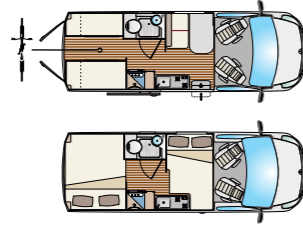

Technical data

HORUS 36

HORUS

Renault Master Engine
Displacement 2300 Cc

4

3+1

MECHANICAL UNIT

Engine	Renault Master
Wheelbase (mm)	4332
Displacement (Cc)	2300
Maximum Power (kW-HP)	96 - 130*
Transmission	6+R
Front-Wheeldrive	✓
Cab color	white
Radio MP3	✓
Armrests	✓
Cruise control	✓
Double Airbag + ABS	✓
Electric Windows	✓
Central locking system with remote control	✓

DIMENSIONS AND WEIGHTS

Outside length (mm)	6198
Outside width - inside width (mm)	2070 - 1900
Maximum outside height - inside height (mm)	2810 - 1980
Thickness of floor - walls - roof (mm)	nd
Certified seats	4
Maximum overall weight (kg)	3500

BEDS

Berths	3+1
Overcab double bed	-
Central dinette single bed	-
Central dinette double bed	1050 x 1710 (1320)
Front drop-down bed	-
Rear single bed	-
Rear double bed	1430 x 1880
Bunk bed	-
Rear drop-down double bed	✓

TANKS

Drinking water (inside)	20 + 65 l.
Waste water tank	130 l.
WC tank	19 l.
Antifreeze tank	on request

EQUIPEMENT

Gas heater	Air Top Evo 40
Panoramic porthole living area	✓
Water heater	Boiler 8 l.
Gas bottle locker	2 x 5:6 kg (or 1 x 11 Kg)
Refrigerator	85 l.
Extractor hood	-
Nr. burners hob	2
Oven	-
Entrance door with fly screen	on request
TV-holder	on request
Roof rack with ladder	-
Service battery	on request
Cabin seat covers	✓
Parking feet	-
Panoramic porthole low-profile models front pod	nd
Cabin swivel seats	✓
Garage (access door dimensions) H x L (mm)	nd
Bycicle rack	on request
Tow bar	on request
Alarm system	on request
Outside entrance door lamp	on request

*on request the Renault Master 107 kW - 145 CV engine is available