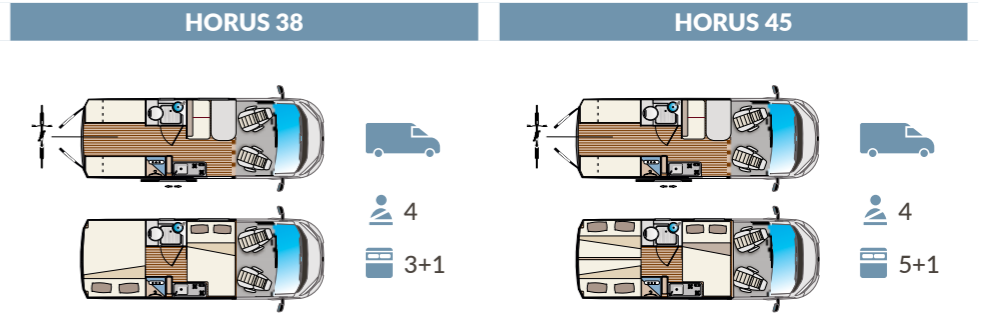

### Surf

Libeccio  
(standard)

### HORUS

Fiat Ducato Engine  
Displacement 2300 Cc

	HORUS 38	HORUS 45
<b>MECHANICAL UNIT</b>		
Engine	Fiat Ducato	Fiat Ducato
Wheelbase (mm)	4035	4035
Displacement (Cc)	2300	2300
Maximum Power (kW-HP)	96 - 130*	96 - 130*
Transmission	6+R	6+R
Front-Wheeldrive	✓	✓
Cab color	white	white
Radio MP3	on request	on request
Armrests	✓	✓
Cruise control	✓	✓
Double Airbag + ABS	✓	✓
Electric Windows	✓	✓
Central locking system with remote control	✓	✓
<b>DIMENSIONS AND WEIGHTS</b>		
Outside length (mm)	5998	5998
Outside width - inside width (mm)	2050 - 1900	2050 - 1900
Maximum outside height - inside height (mm)	2660 - 1875	2660 - 1875
Thickness of floor - walls - roof (mm)	nd	nd
Certified seats	4	4
Maximum overall weight (kg)	3300	3300
<b>BEDS</b>		
Berths	3+1	5+1
Overcab double bed	-	-
Central dinette single bed	-	-
Central dinette double bed	1150 x 1820 (1400)	1150 x 1820 (1400)
Front drop-down bed	-	-
Rear single bed	-	-
Rear double bed	1400 x 1920	nr.2 1400 x 1860
Bunk bed	-	-
Rear drop-down double bed	✓	✓
<b>TANKS</b>		
Drinking water (inside)	20 + 65 l.	20 + 65 l.
Waste water tank	90 l.	90 l.
WC tank	19 l.	19 l.
Antifreeze tank	-	-
<b>EQUIPEMENT</b>		
Gas heater	Combi C4	Combi C4
Panoramic porthole living area	✓	✓
Water heater	Combi C4	Combi C4
Gas bottle locker	2 x 5:6 kg	2 x 5:6 kg
Refrigerator	80 l.	80 l.
Extractor hood	-	-
Nr. burners hob	2	2
Oven	-	-
Entrance door with fly screen	on request	on request
TV-holder	on request	on request
Roof rack with ladder	-	-
Service battery	on request	on request
Cabin seat covers	on request	on request
Parking feet	-	-
Panoramic porthole low-profile models front pod	nd	nd
Cabin swivel seats	✓	✓
Garage (access door dimensions) H x L (mm)	nd	nd
Bycicle rack	on request	on request
Tow bar	on request	on request
Alarm system	on request	on request
Outside entrance door lamp	on request	on request